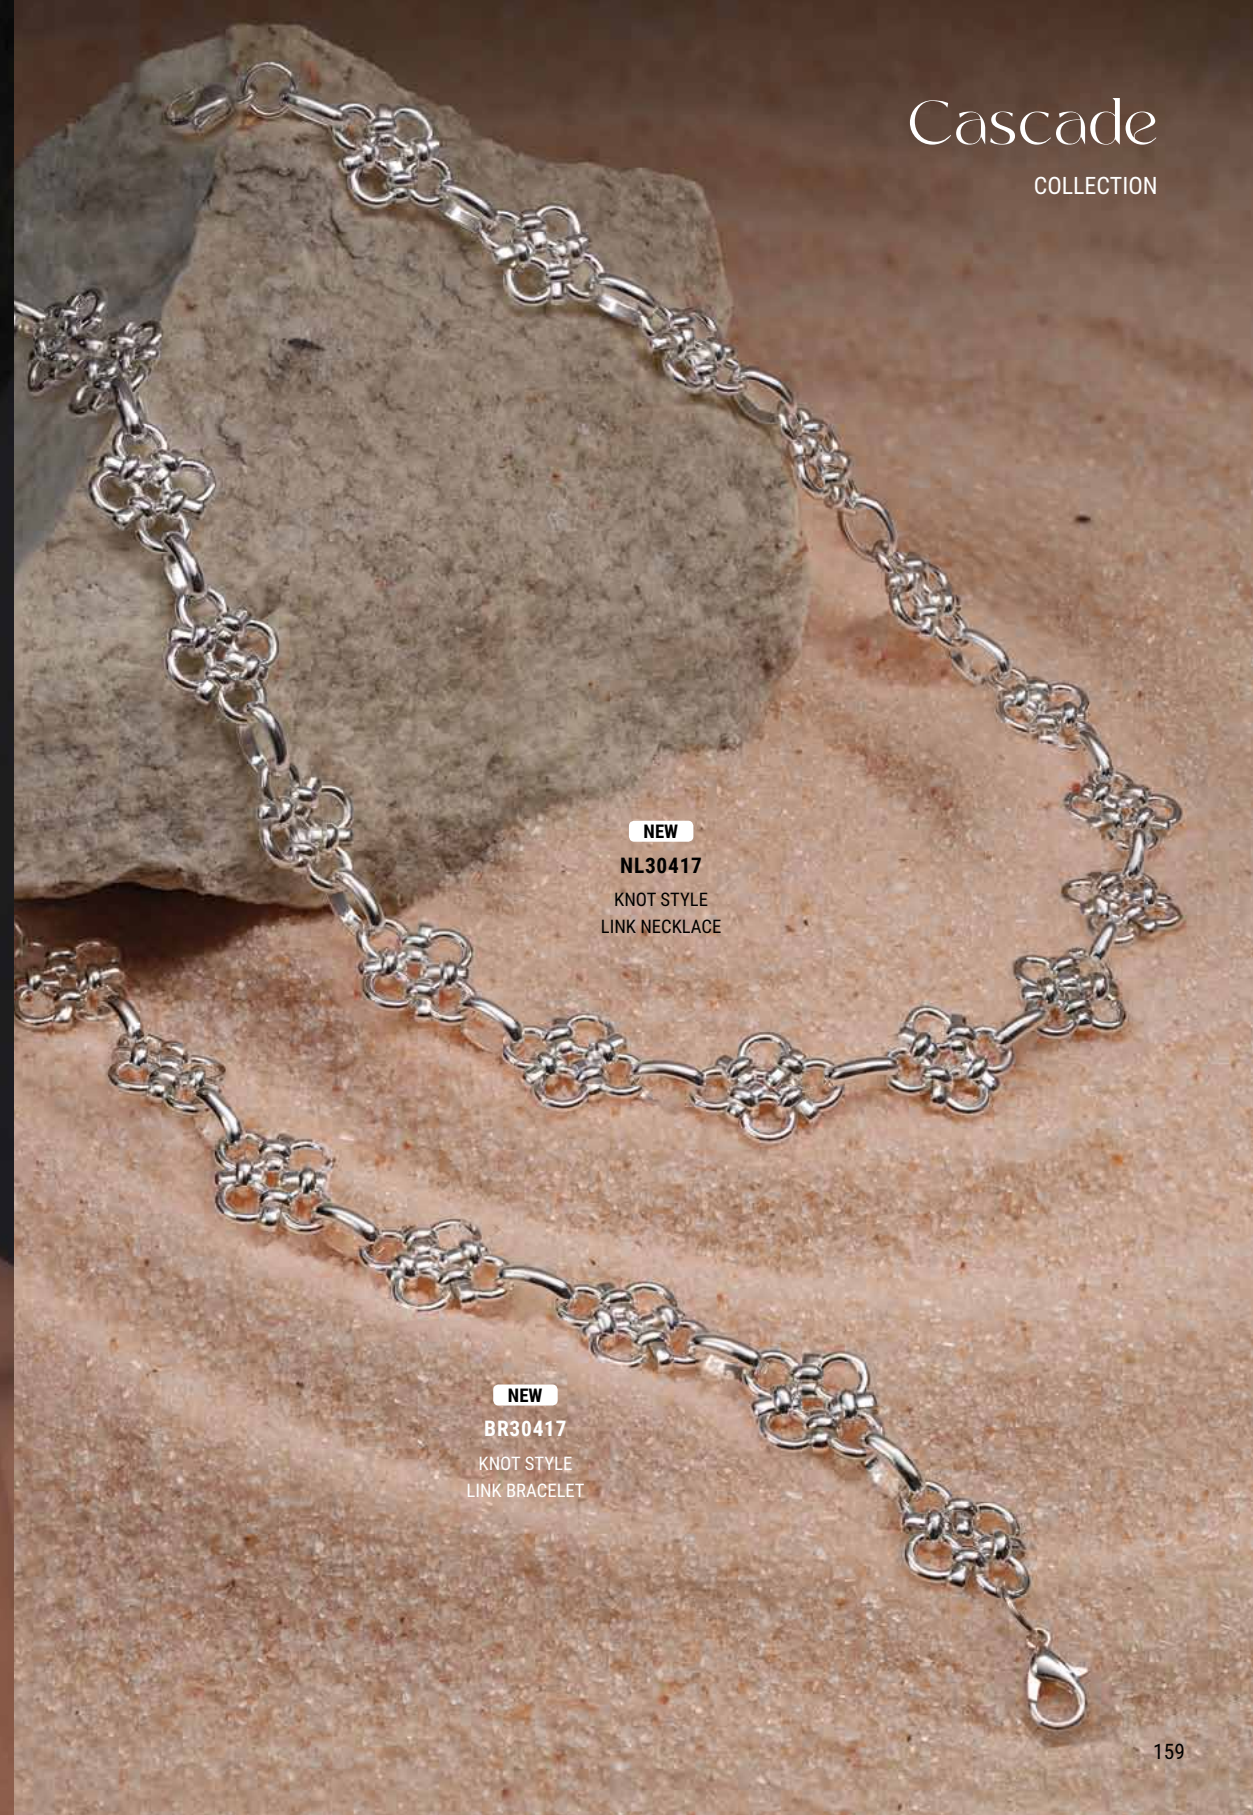

Cascade
COLLECTION

NEW
NL30417
KNOT STYLE
LINK NECKLACE

NEW
BR30417
KNOT STYLE
LINK BRACELET