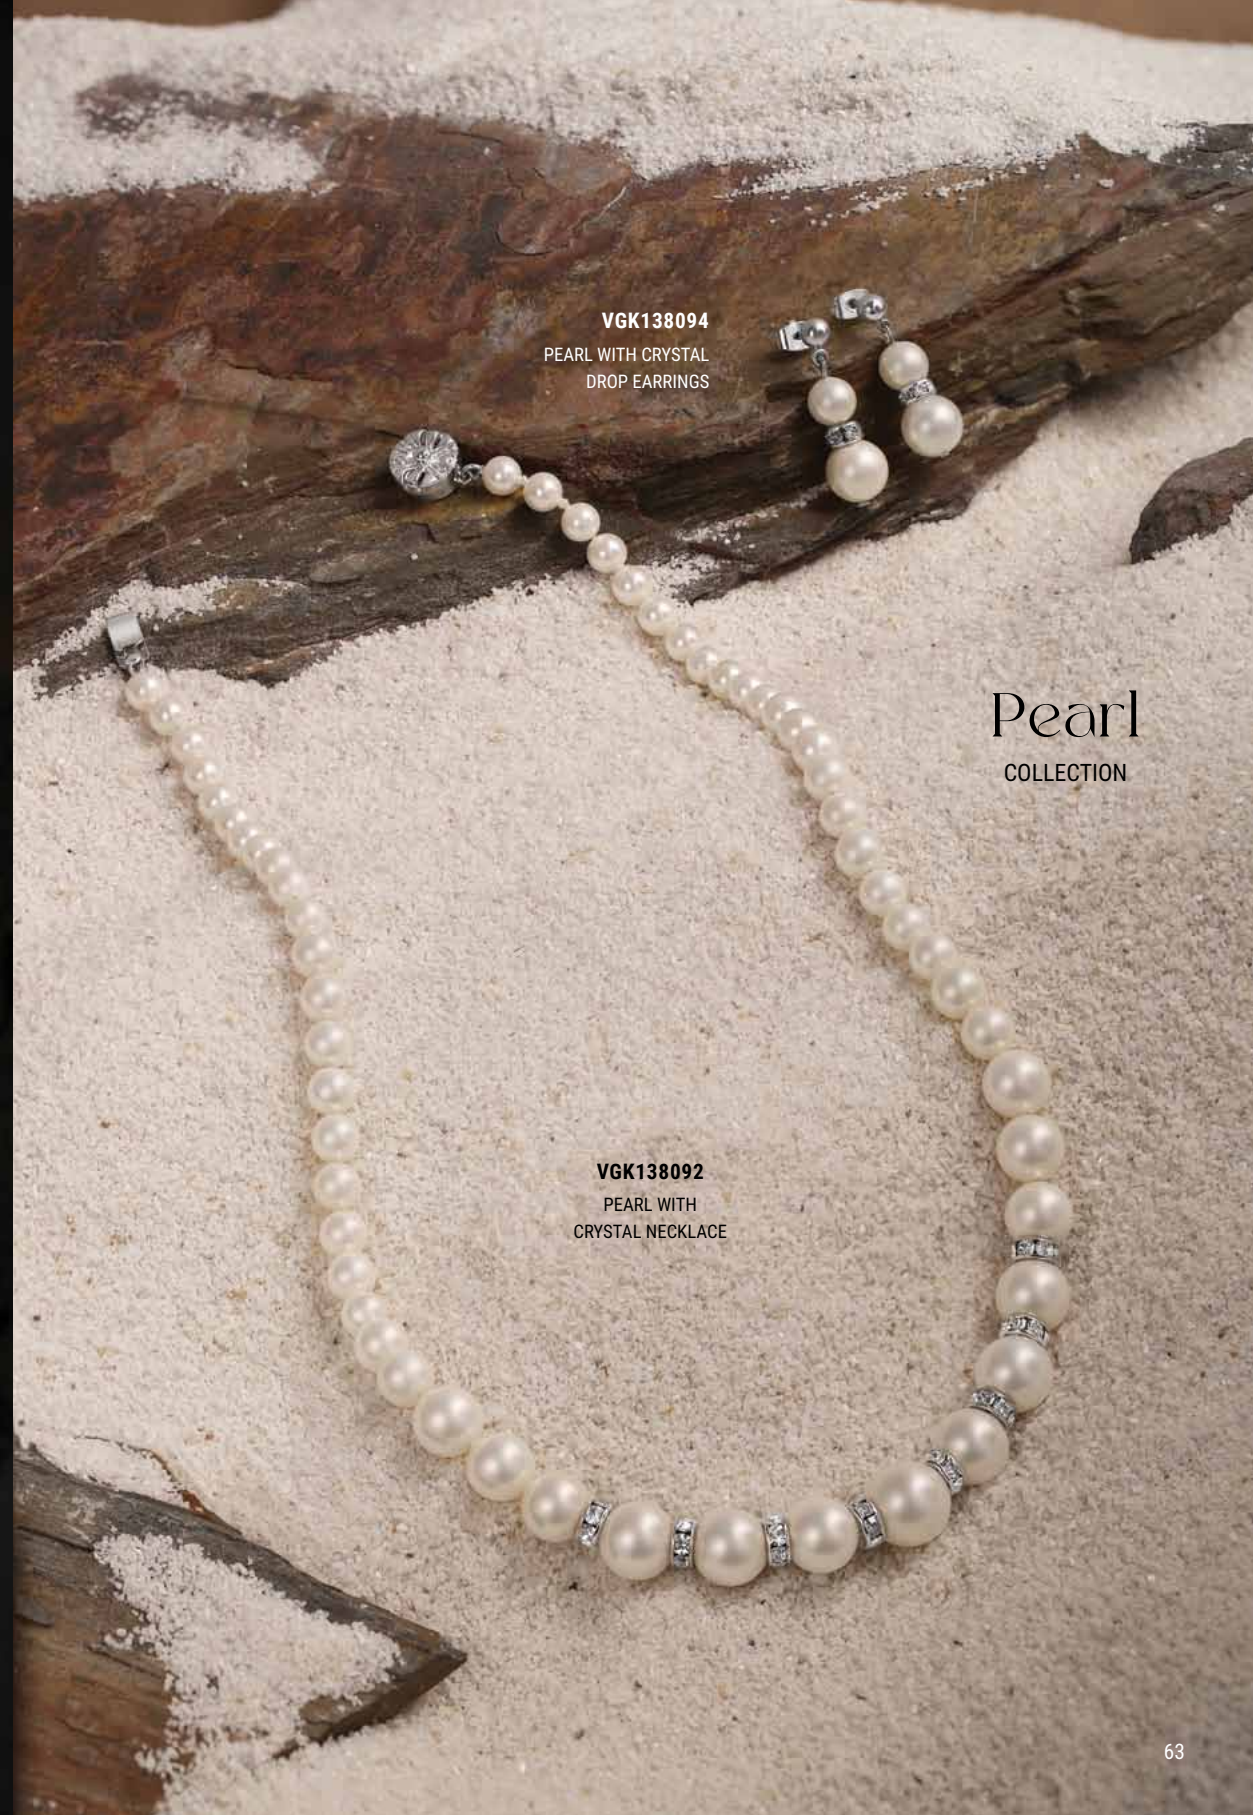

Pearl  
COLLECTION

**VGK310**  
CUBIC ZIRCONIA CLUSTER  
FLORAL NECKLACE

Pearl  
COLLECTION

**VGK138403**  
PEARL DOUBLE  
STRAND NECKLACE

**VGK138001**  
SINGLE STRAND PEARL  
BRACELET (12MM)

**VGK138094**  
PEARL WITH CRYSTAL  
DROP EARRINGS