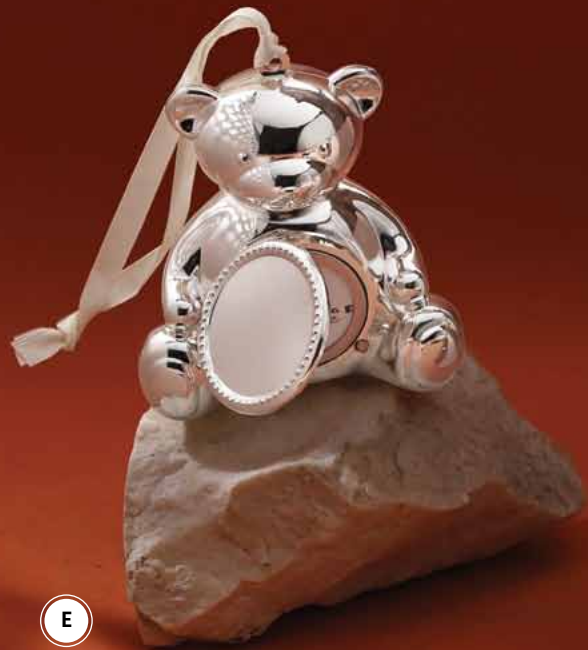

Kids

COLLECTION

E