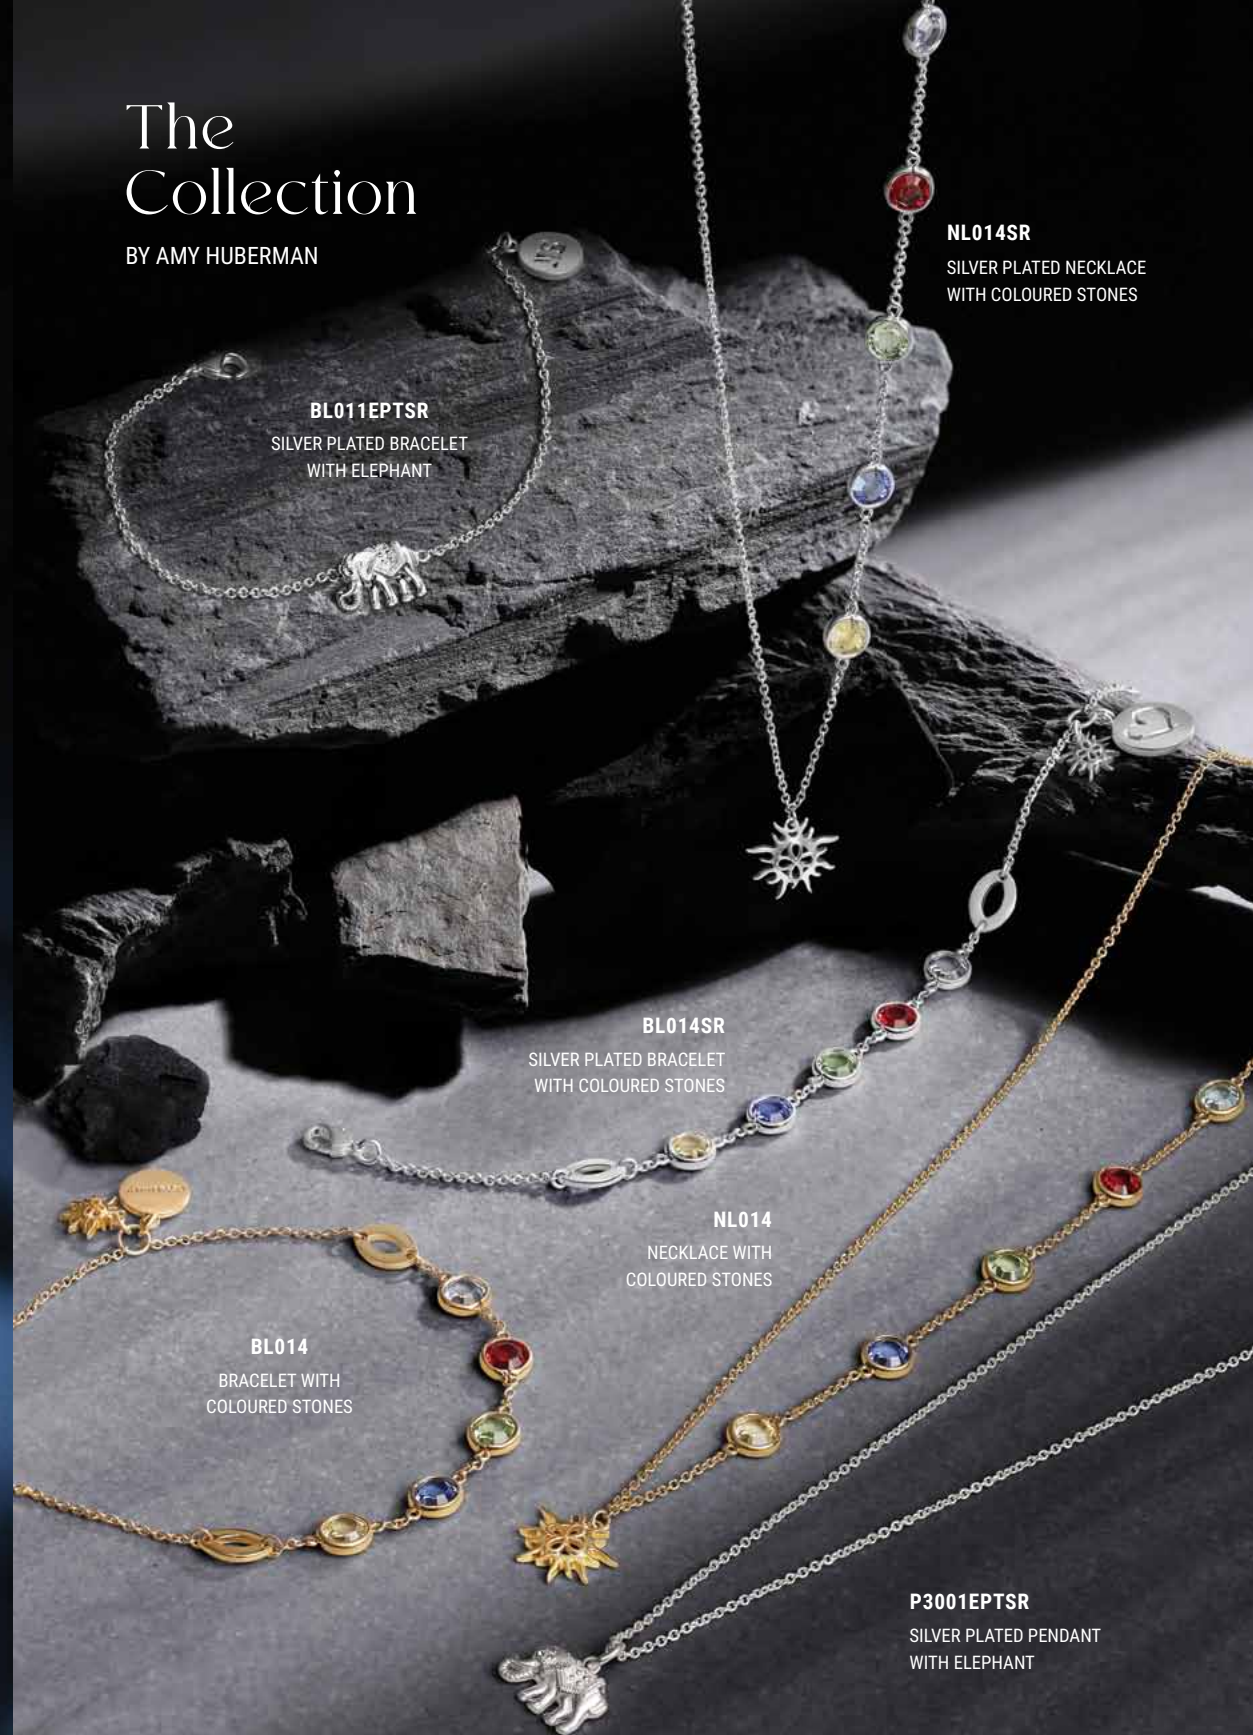

The Collection

BY AMY HUBERMAN

BL011EPTS
SILVER PLATED BRACELET
WITH ELEPHANT

BL014SR
SILVER PLATED BRACELET
WITH COLOURED STONES

BL014
BRACELET WITH
COLOURED STONES

NL014
NECKLACE WITH
COLOURED STONES

NL014SR
SILVER PLATED NECKLACE
WITH COLOURED STONES

P3001EPTS
SILVER PLATED PENDANT
WITH ELEPHANT