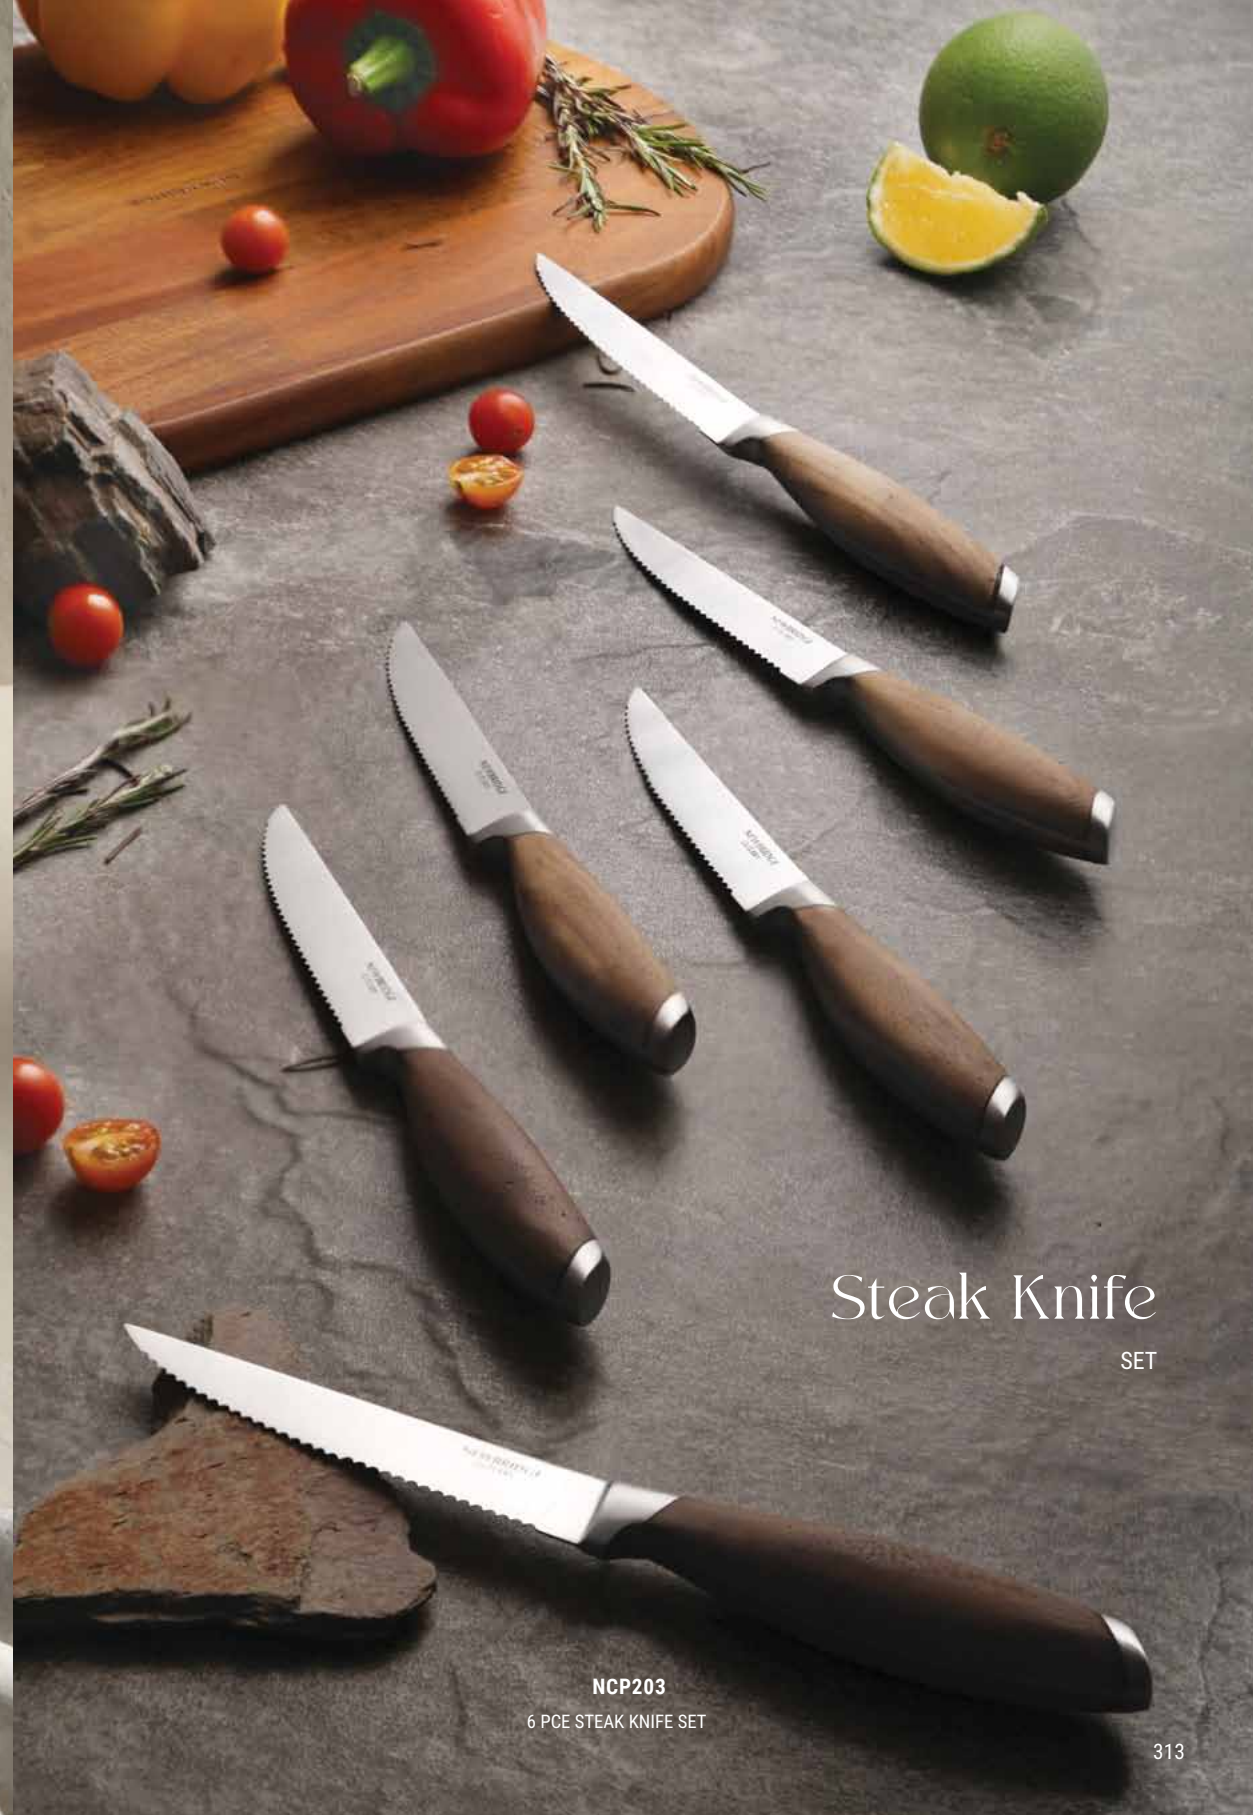

Steak Knife

SET

NCP203
6 PCE STEAK KNIFE SET