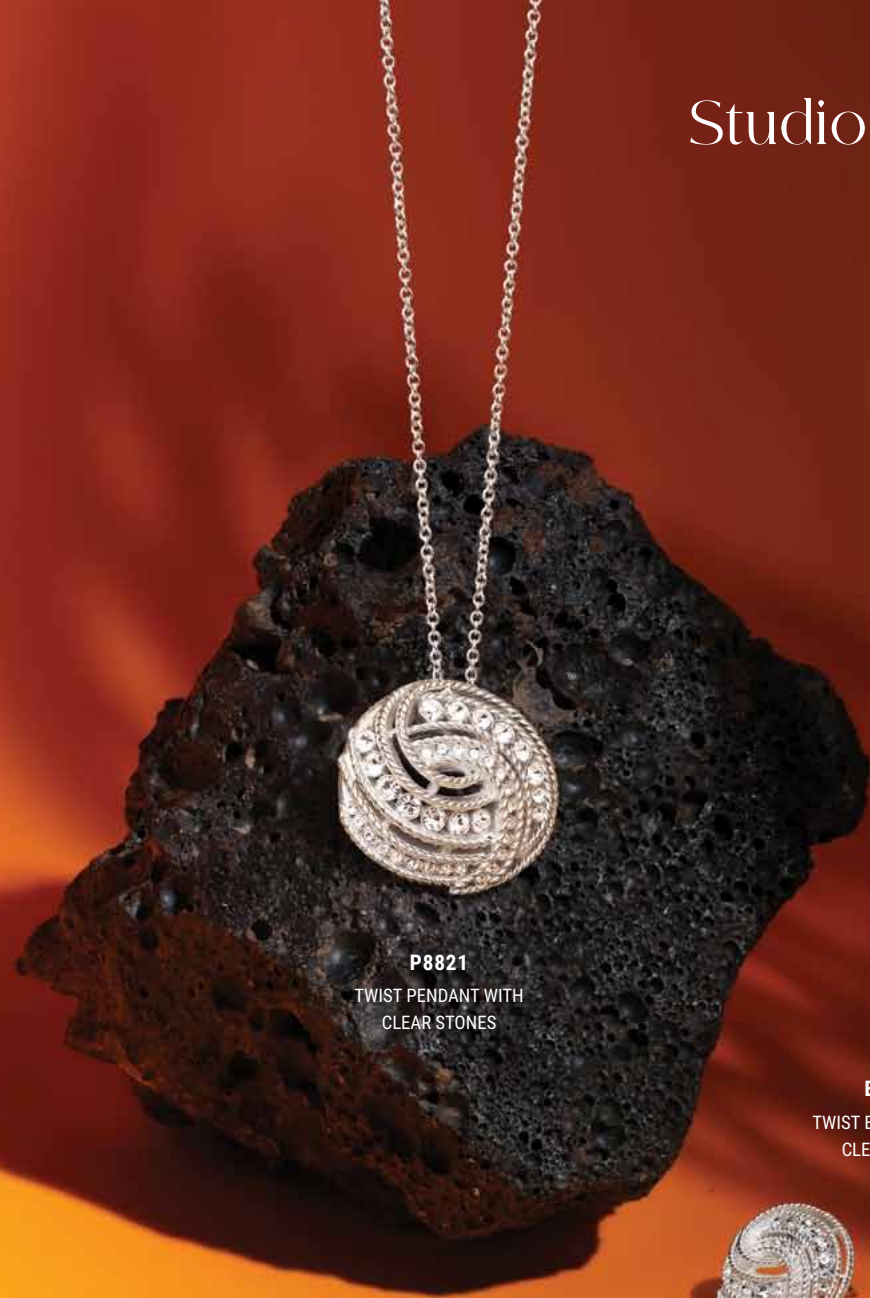

Studio Line

COLLECTION

P8821
TWIST PENDANT WITH
CLEAR STONES