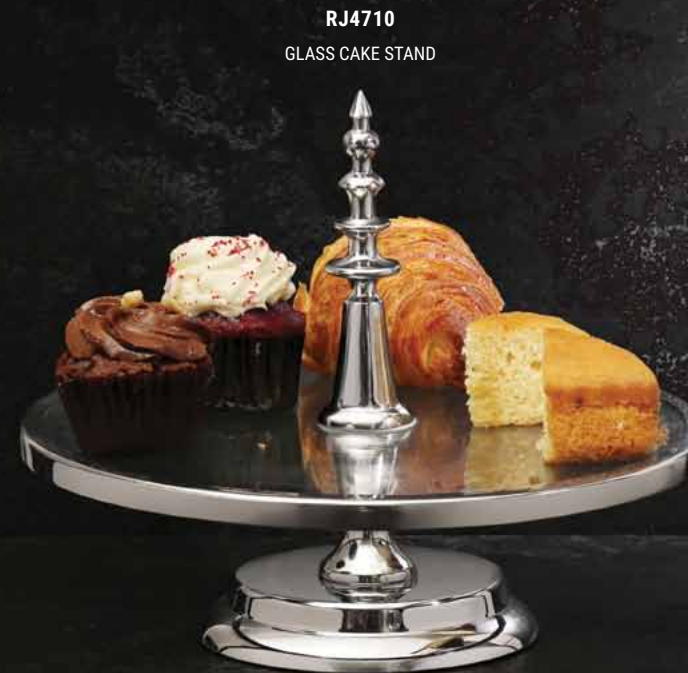

Entertaining

ACCESSORIES

RJ4710
GLASS CAKE STAND